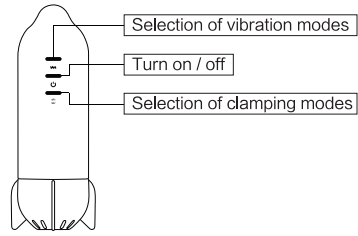

Operation

- Please press the button for 2.5 seconds to turn on the product, while the unit will automatically enter the clamping mode.
- Press the button to cycle through the different vibration modes.

- Press the button to cycle through the different clamping modes. Shortly pressing the button will stop the clamping motor and it can be restarted by shortly pressing the same button again.

Tip: The vibration and clamping motors can run at the same time.

How to clean

The "MyRocket" masturbation cup is made of silicone material which not only wraps the penis in an intense and warm canal but it can also be easily cleaned.

Tip: Please rinse it directly under the tap and keep it afterwards in a dry and cool place.

Specification

- Material: Silicone + ABS
- Unit size: 263 mm x 98 mm, insertable size: 125 mm
- Charging time: 2.5 hours
- Operation time: 1.5 hours
- Battery: Lithium battery, 1500mAh
- Modes: 7
- Noise: ≤ 60 db

Care and Guarantee

Before and after each use, please rinse the inner cup with water (Please take attention to the charging port and keep the water away from it). This product is guaranteed for 1 year from the date of purchase. If you do experience problems, please contact the vendor you bought the product from with the original purchase receipt.

中文

特点

- 通道使用柔软亲肤硅胶材质，带来紧致充实包裹快感
- 7种强劲的夹吸模式和震动模式
- 两个独立马达分别刺激阴茎和龟头
- 真空气囊夹吸，带来深层强烈的吸吮快感
- 完美尺寸，可插入尺寸达到12.5cm
- USB 可充电设计