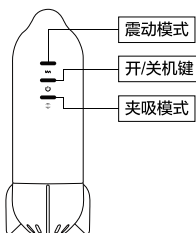

操作方法

- 请长按 按键2.5秒开机，开机自动开启夹吸模式
- 按压 按键循环切换不同的震动模式
- 按压 按键循环切换不同的夹吸模式。点按 可暂停夹吸模式开始泄气，再次点按 可开启夹吸模式

小贴士: 夹吸、震动马达可同时工作

如何清洗

“火箭杯”使用柔软硅胶材质，不仅能够带来紧致包裹快感，清洗也很方便。

小贴士: 使用后可以直接灌水清洗，清洗完后放在阴凉处晾干。

规格

- 材质: 硅胶+ ABS
- 尺寸: 263 mm x 98 mm, 插入尺寸: 125 mm
- 充电时间: 2.5 小时
- 运行时间: 1.5 小时
- 电池: 锂电池, 1500毫安
- 模式: 7
- 噪音: ≤ 60 db

护理和质保

使用前，可以直接灌水清洗，清洗完后放在阴凉处晾干(冲洗时请注意避开充电孔)。本产品自购买之日起保修期为1年，如有遇到问题，请凭借发票联系您购买产品的商家。