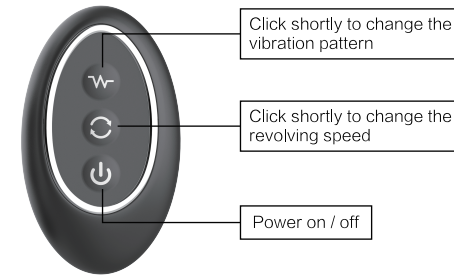

Remote control operation: