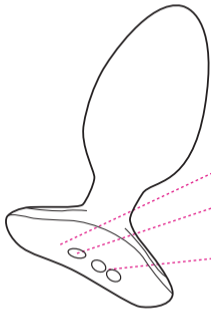

LOVENSE

**Hush 2**

**USER MANUAL**

M/1.75 in/44 mm diameter

- Indicator Light
- Button: On/Off (hold for 3 seconds)  
& Cycle Through Vibrations (one tap)
- Charging Port

English