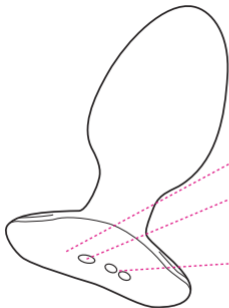

- Luz Indicadora
- Botón: Encender/Apagar (mantener por 3 segundos) & Alternar Vibraciones (Pulsar una vez)
- Puerto de Carga