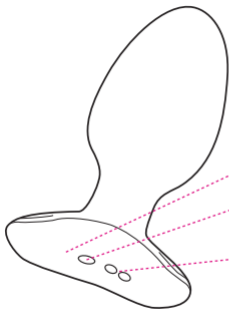

LOVENSE

Hush 2

USER MANUAL

L/2.25 in/57 mm diameter

- Indicator Light
- Button: On/Off (hold for 3 seconds)
& Cycle Through Vibrations (one tap)
- Charging Port

What's Included

- (1) Bluetooth® Butt Plug
- (1) USB Charging Cable
- (1) User Manual
- (1) Quick Setup Guide
- (1) Storage Bag